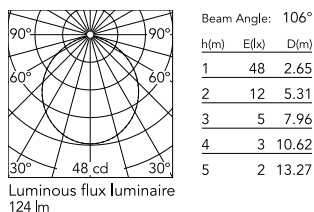

Physical

Colour	Deep Brown
Trim	No
Orientation	Fixed
Net weight (kg)	2.5
Package height (mm)	495
Package width (mm)	205
Package length (mm)	180
Package volume (m3)	0.02
IP internal	65

Download

Mounting instructions [↓ ZIP](#)

Photometric Files

LDT / IES [↓ ZIP](#)

Technical Drawings

2D [↓ ZIP](#)

3D [↓ ZIP](#)

[Bim](#) [↓ ZIP](#)

Schematic light drawing

Photometric