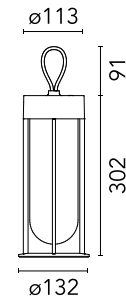

Are you a professional and your project needs consulting and support?

BOOK AN APPOINTMENT

Main specifications

EAN	8054793318271
Mounting	Portable
Environments	Outdoor wet location
Light source type	LED
Light sources included	Yes
LED type	Edge Lighting
Number of lamps	1
System power (W)	2.5
Source flux (lm)	195
Lumen Output (lm)	124

Physical

Colour	Deep Brown
Trim	No
Orientation	Fixed
Net weight (kg)	2.5
Package height (mm)	495
Package width (mm)	205
Package length (mm)	180
Package volume (m3)	0.02
IP internal	65

Download

Mounting instructions [↓ ZIP](#)