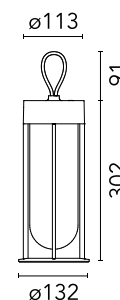

Portable version equipped with a carrying handle. Adjustable driver 5/100÷240V/50-60Hz integrated in the body of the luminaire with optical switch sensor on the head and with a 4-step dimming function: 100%-50%-3%-OFF. Rechargeable with a 120cm long Micro USB-C cable ensuring continuous emission for up to 6 hours. Charger with interchangeable EUR, UK and USA plugs.

Are you a professional and your project needs consulting and support?

[BOOK AN APPOINTMENT](#)