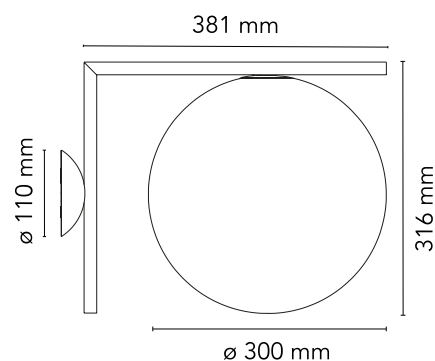

Are you a professional and your project needs consulting and support?

[BOOK AN APPOINTMENT](#)

Main specifications

Mounting	Ceiling, Wall
Environments	Indoor dry location
Light source type	Bulb
Light sources included	No
Lamp category	Halogen
Lamp holders	E27
Ilcos	HSGS
Number of lamps	1
Power (W)	205

Physical

Colour	Brass
Length (mm)	281
Net weight (kg)	2.55
Package volume (m3)	0.08
IP internal	20

Download

[Mounting instructions](#)  PDF

Photometric Files

[LDT / IES](#)  LDT

Technical Drawings

[2D](#)  ZIP