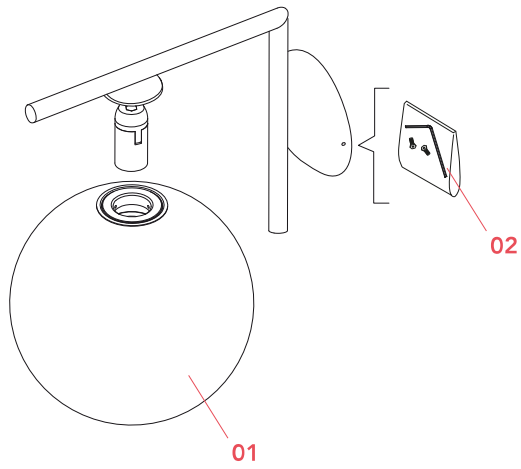

Spare Parts

01. IC Lights 2 diffuser for brass
  version

F3137059