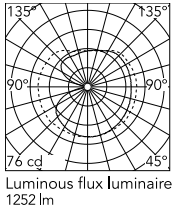

Schematic light drawing

Photometric

Lighting type	Total
Light distribution	Asymmetric
Extreme cut off	No

Electrical

Insulation class	I
Frequency (Hz)	50/60
Main voltage (Vac)	220-250
Dimmable	Yes
Dimming interface	Remote Dimmable (Dimmer Not Included)
Batteries inside	No