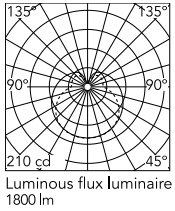

Schematic light drawing

Photometric

Lighting type	Total
Light distribution	Symmetric
CRI>	95
Extreme cut off	No

Electrical

Insulation class	I
Frequency (Hz)	50/60
Main voltage (Vac)	220-250
Dimmable	Yes
Dimming interface	Remote Dimmable (Dimmer Not Included)
Batteries inside	No