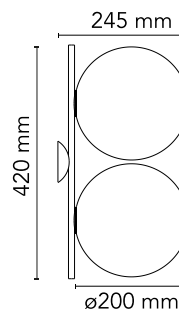

Halogen - 2 x 60W - CRI> 95

Wall-ceiling lamp providing diffused light. Frame in brass, brushed and transparent varnished or chrome steel. Blown glass opal diffuser.

Are you a professional and your project needs consulting and support?

[BOOK AN APPOINTMENT](#)