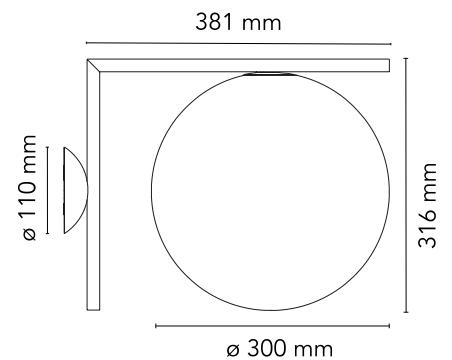

### Physical

Colour	Deep Brown
Trim	No
Orientation	Fixed
Net weight (kg)	7.59
IP internal	65