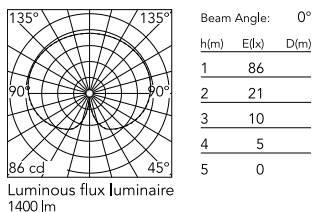

### Physical

Colour	Deep Brown
Trim	No
Orientation	Fixed
Net weight (kg)	7.59
IP internal	65

### Schematic light drawing