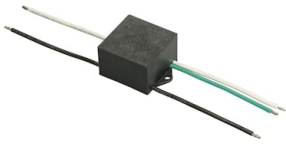

FLOS

FA52701533 Anthracite

Hyperion

Designed by FLOS Outdoor, 2012

LED source included. Remote electrical power supply 24V dc to be ordered separately. Equipped with a 300 mm protruding section of neoprene cable and a kit with crimpable connectors and adhesive heat-shrinkable sleeves that guarantee the tightness of the connection. Optional accessories: satin aluminum reflector to increase the luminous flux; 500mm tall, extruded post for the bollard version. Anchor plate to be recessed with mortar needs to be ordered separately. Dimmable.

[LDT / IES](#)  ZIP

Technical Drawings

[2D](#)  ZIP

[3D](#)  ZIP

Ecodesign and Energy Labelling

This product contains a light source of energy efficiency class F

Schematic light drawing

Beam Angle: 63°

h(m)	E(lx)	D(m)
1	222	2.97
2	55	5.94
3	25	8.91
4	14	11.88
5	9	14.85

Luminous flux luminaire
401 lm

Photometric

Light distribution	Asymmetric
CCT (K)	2700
CRI>	80
Extreme cut off	No

Electrical

Insulation class	III
Main voltage (Vac)	24
Power supply	Remote excluded
Dimmable	Yes
Power supply type	Non Dimmable, Dimmable 1-10V, Dimmable DALI 1
Dimming interface	Remote Dimmable (Dimmer Not Included)
Emergency	No

Notes

Please check with your referent person in our Front Office if a code modification is needed to meet the required certification compliance

Accessories & Power Supply

OPTIONAL
Accessory

F990E00A000

S.P.D. (SURGE PROTECTION
DEVICE)