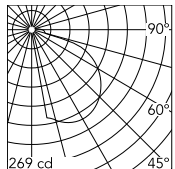

Physical

Colour	Anthracite
Orientation	Fixed
Net weight (kg)	0.88
Package height (mm)	245
Package width (mm)	175
Package length (mm)	35
IP internal	65

Download

[Mounting instructions](#)  ZIP

Photometric Files

[LDT / IES](#)  ZIP

Technical Drawings

[2D](#)  ZIP

[3D](#)  ZIP

Ecodesign and Energy Labelling

This product contains a light source of energy efficiency class F

Schematic light drawing

Beam Angle: 63°