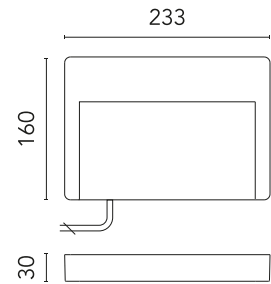

Are you a professional and your project needs consulting and support?

[BOOK AN APPOINTMENT](#)

Main specifications

EAN	8054793649498
Mounting	Wall
Environments	Outdoor wet location
Light source type	LED
Light sources included	Yes
LED type	Power LED
Number of lamps	1
Power (W)	6
System power (W)	7.5
Source flux (lm)	739
Lumen Output (lm)	401

Physical

Colour	Anthracite
Orientation	Fixed
Net weight (kg)	0.88
Package height (mm)	245
Package width (mm)	175
Package length (mm)	35
IP internal	65

Download

[Mounting instructions](#)  ZIP

Photometric Files

[LDT / IES](#)  ZIP

Technical Drawings

[2D](#)  ZIP

[3D](#)  ZIP

Ecodesign and Energy Labelling

This product contains a light source of energy efficiency class F

Schematic light drawing

Beam Angle: 63°