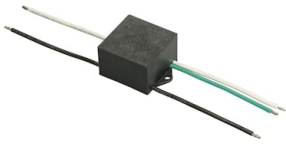

FLOS

FA52701518 Deep Brown

Hyperion

Designed by FLOS Outdoor, 2012

LED source included. Remote electrical power supply 24V dc to be ordered separately. Equipped with a 300 mm protruding section of neoprene cable and a kit with crimpable connectors and adhesive heat-shrinkable sleeves that guarantee the tightness of the connection. Optional accessories: satin aluminum reflector to increase the luminous flux; 500mm tall, extruded post for the bollard version. Anchor plate to be recessed with mortar needs to be ordered separately. Dimmable.

Light distribution	Asymmetric
CCT (K)	2700
CRI>	80
Extreme cut off	No

Electrical

Insulation class	III
Main voltage (Vac)	24
Power supply	Remote excluded
Dimmable	Yes
Power supply type	Non Dimmable, Dimmable 1-10V, Dimmable DALI 1
Dimming interface	Remote Dimmable (Dimmer Not Included)
Emergency	No

Notes

Please check with your referent person in our Front Office if a code modification is needed to meet the required certification compliance

Accessories & Power Supply

OPTIONAL
Accessory

F990E00A000

S.P.D. (SURGE PROTECTION
DEVICE)