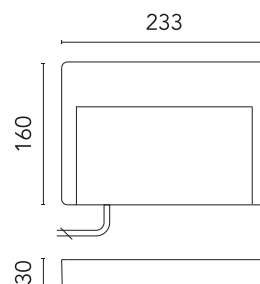

FLOS

FA52701518 Deep Brown

Hyperion

Designed by FLOS Outdoor, 2012

LED source included. Remote electrical power supply 24V dc to be ordered separately. Equipped with a 300 mm protruding section of neoprene cable and a kit with crimpable connectors and adhesive heat-shrinkable sleeves that guarantee the tightness of the connection. Optional accessories: satin aluminum reflector to increase the luminous flux; 500mm tall, extruded post for the bollard version. Anchor plate to be recessed with mortar needs to be ordered separately. Dimmable.

Are you a professional and your project needs consulting and support?

[BOOK AN APPOINTMENT](#)

Main specifications

EAN	8054793649467
Mounting	Wall
Environments	Outdoor wet location
Light source type	LED
Light sources included	Yes
LED type	Power LED
Number of lamps	1
Power (W)	6
System power (W)	7.5
Source flux (lm)	739
Lumen Output (lm)	401

Physical

Colour	Deep Brown
Orientation	Fixed
Net weight (kg)	0.88
Package height (mm)	245
Package width (mm)	175
Package length (mm)	35
IP internal	65

Download

[Mounting instructions](#)  ZIP

Photometric Files