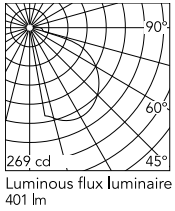

Schematic light drawing

Photometric

Light distribution	Asymmetric
CCT (K)	2700
CRI>	80
Extreme cut off	No

Electrical

Insulation class	III
Main voltage (Vac)	24
Power supply	Remote excluded
Dimmable	Yes
Power supply type	Non Dimmable, Dimmable 1-10V, Dimmable DALI 1
Dimming interface	Remote Dimmable (Dimmer Not Included)
Emergency	No

Notes

Please check with your referent person in our Front Office if a code modification is needed to meet the required certification compliance