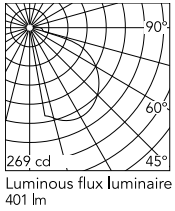

Physical

Colour	Grey
Orientation	Fixed
Net weight (kg)	0.88
Package height (mm)	245
Package width (mm)	175
Package length (mm)	35
IP internal	65

Download

[Mounting instructions](#)  ZIP

Photometric Files

[LDT / IES](#)  ZIP

Technical Drawings

[2D](#)  ZIP

[3D](#)  ZIP

Ecodesign and Energy Labelling

This product contains a light source of energy efficiency class F

Schematic light drawing

Photometric

Light distribution	Asymmetric
CCT (K)	2700
CRI>	80
Extreme cut off	No