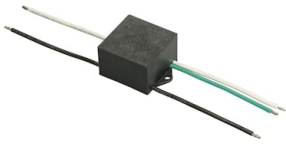

FLOS

FA52701318 Deep Brown

Hyperion

Designed by FLOS Outdoor, 2012

LED source included. Remote electrical power supply 24V dc to be ordered separately. Equipped with a 300 mm protruding section of neoprene cable and a kit with crimpable connectors and adhesive heat-shrinkable sleeves that guarantee the tightness of the connection. Optional accessories: satin aluminum reflector to increase the luminous flux; 500mm tall, extruded post for the bollard version. Anchor plate to be recessed with mortar needs to be ordered separately. Dimmable.

[LDT / IES](#)  ZIP

Technical Drawings

[2D](#)  ZIP

[3D](#)  ZIP

Ecodesign and Energy Labelling

This product contains a light source of energy efficiency class F

Schematic light drawing

Beam Angle: 63°

h(m)	E(lx)	D(m)
1	236	2.97
2	59	5.94
3	26	8.91
4	15	11.88
5	9	14.85

Luminous flux luminaire
428 lm

Photometric

Light distribution	Asymmetric
CCT (K)	3000
CRI>	80
Extreme cut off	No

Electrical

Insulation class	III
Main voltage (Vac)	24
Power supply	Remote excluded
Dimmable	Yes
Power supply type	Non Dimmable, Dimmable 1-10V, Dimmable DALI 1
Dimming interface	Remote Dimmable (Dimmer Not Included)
Emergency	No

Notes

Please check with your referent person in our Front Office if a code modification is needed to meet the required certification compliance

Accessories & Power Supply

OPTIONAL Accessory

F990E00A000

S.P.D. (SURGE PROTECTION
DEVICE)