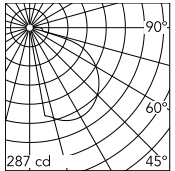

Physical

Colour	Deep Brown
Orientation	Fixed
Net weight (kg)	0.88
Package height (mm)	245
Package width (mm)	175
Package length (mm)	35
IP internal	65

Download

[Mounting instructions](#)  ZIP

Photometric Files

[LDT / IES](#)  ZIP

Technical Drawings

[2D](#)  ZIP

[3D](#)  ZIP

Ecodesign and Energy Labelling

This product contains a light source of energy efficiency class F

Schematic light drawing

Beam Angle: 63°