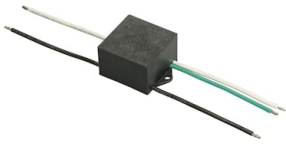

Accessories & Power Supply

OPTIONAL
Accessory

F990E00A000

S.P.D. (SURGE PROTECTION
DEVICE)