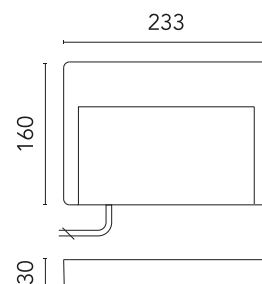

FLOS

FA52701218 Deep Brown

Hyperion

Designed by FLOS Outdoor, 2012

LED source included. Remote electrical power supply 24V dc to be ordered separately. Equipped with a 300 mm protruding section of neoprene cable and a kit with crimpable connectors and adhesive heat-shrinkable sleeves that guarantee the tightness of the connection. Optional accessories: satin aluminum reflector to increase the luminous flux; 500mm tall, extruded post for the bollard version. Anchor plate to be recessed with mortar needs to be ordered separately. Dimmable.

Are you a professional and your project needs consulting and support?

[BOOK AN APPOINTMENT](#)

Main specifications

EAN	8054793649344
Mounting	Wall
Environments	Outdoor wet location
Light source type	LED
Light sources included	Yes
LED type	Power LED
Number of lamps	1
Power (W)	6
System power (W)	7.5
Source flux (lm)	835
Lumen Output (lm)	442

Physical

Colour	Deep Brown
Orientation	Fixed
Net weight (kg)	0.88
Package height (mm)	245
Package width (mm)	175
Package length (mm)	35
IP internal	65

Download

[Mounting instructions](#)  ZIP

Photometric Files