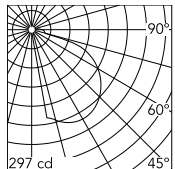

Physical

Colour	Deep Brown
Orientation	Fixed
Net weight (kg)	0.88
Package height (mm)	245
Package width (mm)	175
Package length (mm)	35
IP internal	65

Download

[Mounting instructions](#)  ZIP

Photometric Files

[LDT / IES](#)  ZIP

Technical Drawings

[2D](#)  ZIP

[3D](#)  ZIP

Ecodesign and Energy Labelling

This product contains a light source of energy efficiency class F

Schematic light drawing

Beam Angle: 63°