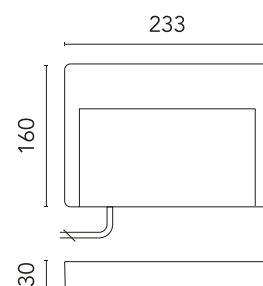

FLOS

FA52701201 White

Hyperion

Designed by FLOS Outdoor, 2012

LED source included. Remote electrical power supply 24V dc to be ordered separately. Equipped with a 300 mm protruding section of neoprene cable and a kit with crimpable connectors and adhesive heat-shrinkable sleeves that guarantee the tightness of the connection. Optional accessories: satin aluminum reflector to increase the luminous flux; 500mm tall, extruded post for the bollard version. Anchor plate to be recessed with mortar needs to be ordered separately. Dimmable.

Are you a professional and your project needs consulting and support?

[BOOK AN APPOINTMENT](#)

Main specifications

EAN	8054793649313
Mounting	Wall
Environments	Outdoor wet location
Light source type	LED
Light sources included	Yes
LED type	Power LED
Number of lamps	1
Power (W)	6
System power (W)	7.5
Source flux (lm)	835
Lumen Output (lm)	442

Physical

Colour	White
Orientation	Fixed
Net weight (kg)	0.88
Package height (mm)	245
Package width (mm)	175
Package length (mm)	35
IP internal	65

Download

[Mounting instructions](#)  ZIP

Photometric Files