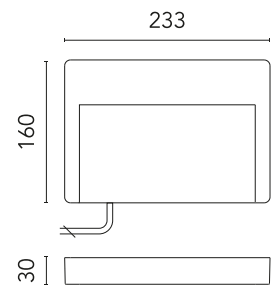

FLOS

FA52700330 Black

Hyperion

Designed by FLOS Outdoor, 2012

Hyperion 230V. LED source included. Electrical power supply 220-240V ON/OFF. Equipped with a 200 mm protruding section of neoprene cable and a kit with crimpable connectors and adhesive heat-shrinkable sleeves that guarantee the tightness of the connection. Optional accessories: satin aluminum reflector to increase the luminous flux; 500mm tall, extruded post for the bollard version. Anchor plate to be recessed with mortar needs to be ordered separately.

Are you a professional and your project needs consulting and support?

[BOOK AN APPOINTMENT](#)

Main specifications

EAN	8054793649191
Mounting	Wall
Environments	Outdoor wet location
Light source type	LED
Light sources included	Yes
LED type	Power LED
Number of lamps	1
Power (W)	6
System power (W)	10
Source flux (lm)	795
Lumen Output (lm)	428

Physical

Colour	Black
Orientation	Fixed
Net weight (kg)	0.88
Package height (mm)	245
Package width (mm)	175
Package length (mm)	35
IP internal	65

Download

[Mounting instructions](#)  ZIP

Photometric Files

[LDT / IES](#)  ZIP

Technical Drawings

[2D](#)  ZIP

[3D](#)  ZIP

Schematic light drawing

Beam Angle: 63°

h(m)	E(lx)	D(m)
1	236	2.97
2	59	5.94
3	26	8.91
4	15	11.88
5	9	14.85

Luminous flux luminaire
428 lm