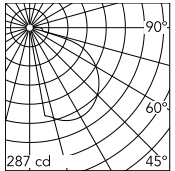

Physical

Colour	Black
Orientation	Fixed
Net weight (kg)	0.88
Package height (mm)	245
Package width (mm)	175
Package length (mm)	35
IP internal	65

Download

[Mounting instructions](#)  ZIP

Photometric Files

[LDT / IES](#)  ZIP

Technical Drawings

[2D](#)  ZIP

[3D](#)  ZIP

Schematic light drawing

Beam Angle: 63°

h(m)	E(lx)	D(m)
1	236	2.97
2	59	5.94
3	26	8.91
4	15	11.88
5	9	14.85

Luminous flux luminaire
428 lm