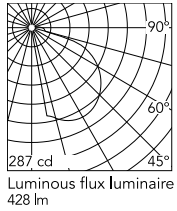

Schematic light drawing