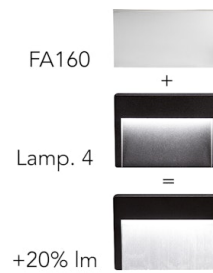

### Physical

Colour	Grey
Orientation	Fixed
Net weight (kg)	0.88
Package height (mm)	245
Package width (mm)	175
Package length (mm)	35
IP internal	65

## Accessories & Power Supply

OPTIONAL  
Accessory

F990E00A000

S.P.D. (SURGE PROTECTION  
DEVICE)

OPTIONAL  
Accessory

FA247

Base Plate and Fixing Bolts  
Hyperion pole

OPTIONAL  
Accessory