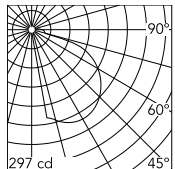

Physical

Colour	Black
Orientation	Fixed
Net weight (kg)	0.88
Package height (mm)	245
Package width (mm)	175
Package length (mm)	35
IP internal	65

Download

[Mounting instructions](#)  ZIP

Photometric Files

[LDT / IES](#)  ZIP

Technical Drawings

[2D](#)  ZIP

[3D](#)  ZIP

Schematic light drawing

Beam Angle: 63°

h(m)	E(lx)	D(m)
1	244	2.97
2	61	5.94
3	27	8.91
4	15	11.88
5	10	14.85

Luminous flux luminaire
442 lm