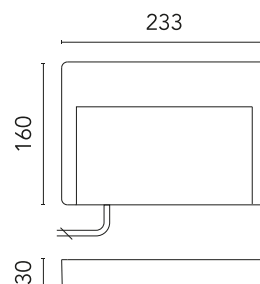

FLOS

FA52700218 Deep Brown

Hyperion

Designed by FLOS Outdoor, 2012

Hyperion 230V. LED source included. Electrical power supply 220-240V ON/OFF. Equipped with a 200 mm protruding section of neoprene cable and a kit with crimpable connectors and adhesive heat-shrinkable sleeves that guarantee the tightness of the connection. Optional accessories: satin aluminum reflector to increase the luminous flux; 500mm tall, extruded post for the bollard version. Anchor plate to be recessed with mortar needs to be ordered separately.

Are you a professional and your project needs consulting and support?

[BOOK AN APPOINTMENT](#)

Main specifications

EAN	8054793649016
Mounting	Wall
Environments	Outdoor wet location
Light source type	LED
Light sources included	Yes
LED type	Power LED
Number of lamps	1
Power (W)	6
System power (W)	10
Source flux (lm)	835
Lumen Output (lm)	442

Physical

Colour	Deep Brown
Orientation	Fixed
Net weight (kg)	0.88
Package height (mm)	245
Package width (mm)	175
Package length (mm)	35
IP internal	65

Download

[Mounting instructions](#)  ZIP

Photometric Files

[LDT / IES](#)  ZIP

Technical Drawings

[2D](#)  ZIP

[3D](#)  ZIP

Schematic light drawing

Beam Angle: 63°

h(m)	E(lx)	D(m)
1	244	2.97
2	61	5.94
3	27	8.91
4	15	11.88
5	10	14.85

Luminous flux luminaire
442 lm