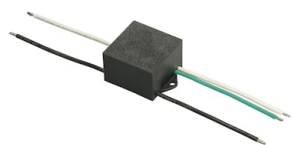

FLOS

FA52700218 Deep Brown

Hyperion

Designed by FLOS Outdoor, 2012

Hyperion 230V. LED source included. Electrical power supply 220-240V ON/OFF. Equipped with a 200 mm protruding section of neoprene cable and a kit with crimpable connectors and adhesive heat-shrinkable sleeves that guarantee the tightness of the connection. Optional accessories: satin aluminum reflector to increase the luminous flux; 500mm tall, extruded post for the bollard version. Anchor plate to be recessed with mortar needs to be ordered separately.

Accessories & Power Supply

OPTIONAL
Accessory

F990E00A000

S.P.D. (SURGE PROTECTION
DEVICE)

OPTIONAL
Accessory

FA247

Base Plate and Fixing Bolts
Hyperion pole

OPTIONAL
Accessory