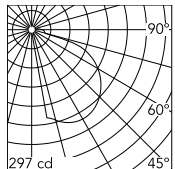

Physical

Colour	Deep Brown
Orientation	Fixed
Net weight (kg)	0.88
Package height (mm)	245
Package width (mm)	175
Package length (mm)	35
IP internal	65

Download

[Mounting instructions](#)  ZIP

Photometric Files

[LDT / IES](#)  ZIP

Technical Drawings

[2D](#)  ZIP

[3D](#)  ZIP

Schematic light drawing

Beam Angle: 63°

h(m)	E(lx)	D(m)
1	244	2.97
2	61	5.94
3	27	8.91
4	15	11.88
5	10	14.85

Luminous flux luminaire
442 lm