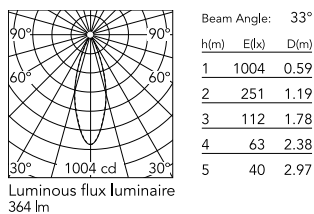

Schematic light drawing

Photometric

Light distribution	Symmetric
CCT (K)	2700
CRI>	80
Beam angle C0-180 (°)	34
Beam angle C90-270 (°)	34
Extreme cut off	No

Electrical

Insulation class	III
Frequency (Hz)	50/60
Main voltage (Vac)	24
Power supply	Remote excluded
Dimmable	No
Power supply type	Non Dimmable
Dimming interface	Not Dimmable
Emergency	No

Notes

Please check with your referent person in our Front Office if a code modification is needed to meet the required certification compliance!
Dimmable version on request