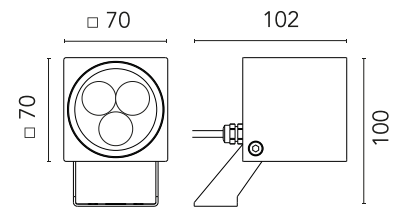

FLOS

FA50906333 Anthracite

Heavy Metal Spot 2

Designed by FLOS Outdoor, 2011

LED source included. Electric remote 24V dc ON/OFF power supply to be ordered separately. Wall fixing bracket included. The luminaire is equipped with a protruding, neoprene, 250 mm cable and a wiring kit with crimp connectors and adhesive heat-shrink tubing guaranteeing the water tightness of the connection. Extra clear transparent glass.

Are you a professional and your project needs consulting and support?

[BOOK AN APPOINTMENT](#)

Main specifications

EAN	8054793628592
Mounting	Ground
Environments	Outdoor wet location
Light source type	LED
Light sources included	Yes
LED type	Power LED
Number of lamps	1
Power (W)	5
System power (W)	5.9
Source flux (lm)	466
Lumen Output (lm)	395

Physical

Colour	Anthracite
Orientation	Adjustable
Longitudinal tilting (°)	180
Net weight (kg)	0.94
Package height (mm)	140
Package width (mm)	180
Package length (mm)	135
IP internal	65

Download

[Mounting instructions](#) ZIP