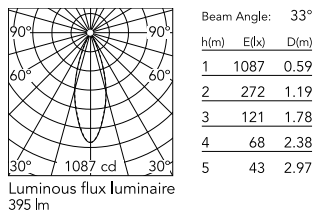

Physical

Colour	Anthracite
Orientation	Adjustable
Longitudinal tilting (°)	180
Net weight (kg)	0.94
Package height (mm)	140
Package width (mm)	180
Package length (mm)	135
IP internal	65

Download

[Mounting instructions](#) ZIP

Schematic light drawing

Photometric

Light distribution	Symmetric
CCT (K)	3000
CRI>	80
Beam angle C0-180 (°)	34
Beam angle C90-270 (°)	34
Extreme cut off	No

Electrical

Insulation class	III
Frequency (Hz)	50/60
Main voltage (Vac)	24
Power supply	Remote excluded
Dimmable	No
Power supply type	Non Dimmable
Dimming interface	Not Dimmable
Emergency	No