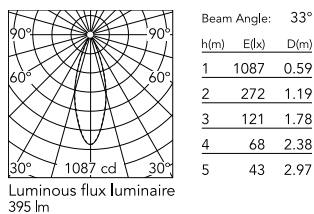

Physical

Colour	Deep Brown
Orientation	Adjustable
Longitudinal tilting (°)	180
Net weight (kg)	0.94
Package height (mm)	140
Package width (mm)	180
Package length (mm)	135
IP internal	65

Download

[Mounting instructions](#) ZIP

Schematic light drawing

Photometric

Lighting type	Direct
Light distribution	Symmetric
CCT (K)	3000
CRI>	80
Beam angle C0-180 (°)	34
Beam angle C90-270 (°)	34
Extreme cut off	No

Electrical

Insulation class	III
Frequency (Hz)	50/60
Main voltage (Vac)	24
Power supply	Remote excluded
Dimmable	No
Power supply type	Non Dimmable
Dimming interface	Not Dimmable
Emergency	No