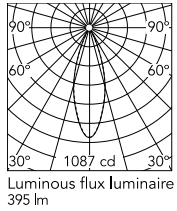

Physical

Colour	Forest Green
Orientation	Adjustable
Longitudinal tilting (°)	180
Net weight (kg)	0.94
Package height (mm)	140
Package width (mm)	180
Package length (mm)	135
IP internal	65

Download

[Mounting instructions](#)  ZIP

Schematic light drawing

Photometric

Light distribution	Symmetric
CCT (K)	3000
CRI>	80
Beam angle C0-180 (°)	34
Beam angle C90-270 (°)	34
Extreme cut off	No

Electrical

Insulation class	III
Frequency (Hz)	50/60
Main voltage (Vac)	24
Power supply	Remote excluded
Dimmable	No
Power supply type	Non Dimmable
Dimming interface	Not Dimmable
Emergency	No