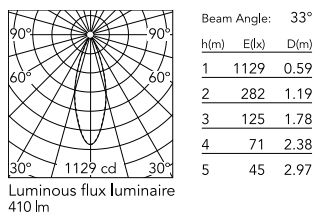

Physical

Colour	Deep Brown
Orientation	Adjustable
Longitudinal tilting (°)	180
Net weight (kg)	0.94
Package height (mm)	140
Package width (mm)	180
Package length (mm)	135
IP internal	65

Download

[Mounting instructions](#) ZIP

Schematic light drawing

Photometric

Lighting type	Direct
Light distribution	Symmetric
CCT (K)	4000
CRI>	80
Beam angle C0-180 (°)	34
Beam angle C90-270 (°)	34
Extreme cut off	No

Electrical

Insulation class	III
Frequency (Hz)	50/60
Main voltage (Vac)	24
Power supply	Remote excluded
Dimmable	No
Power supply type	Non Dimmable
Dimming interface	Not Dimmable
Emergency	No