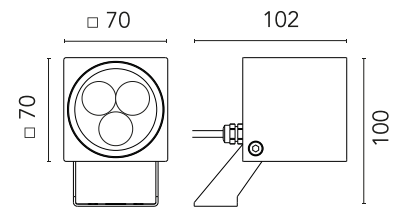

FLOS

FA50906218 Deep Brown

Heavy Metal Spot 2

Designed by FLOS Outdoor, 2011

LED source included. Electric remote 24V dc ON/OFF power supply to be ordered separately. Wall fixing bracket included. The luminaire is equipped with a protruding, neoprene, 250 mm cable and a wiring kit with crimp connectors and adhesive heat-shrink tubing guaranteeing the water tightness of the connection. Extra clear transparent glass.

Are you a professional and your project needs consulting and support?

[BOOK AN APPOINTMENT](#)

Main specifications

EAN	8054793628516
Mounting	Wall
Environments	Outdoor wet location
Light source type	LED
Light sources included	Yes
LED type	Power LED
Number of lamps	1
Power (W)	5
System power (W)	5.9
Source flux (lm)	484
Lumen Output (lm)	410

Physical

Colour	Deep Brown
Orientation	Adjustable
Longitudinal tilting (°)	180
Net weight (kg)	0.94
Package height (mm)	140
Package width (mm)	180
Package length (mm)	135
IP internal	65

Download

[Mounting instructions](#) ZIP