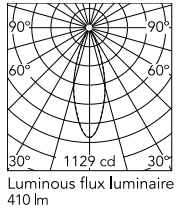

Physical

Colour	Forest Green
Orientation	Adjustable
Longitudinal tilting (°)	180
Net weight (kg)	0.94
Package height (mm)	140
Package width (mm)	180
Package length (mm)	135
IP internal	65

Download

[Mounting instructions](#)  ZIP

Schematic light drawing

Photometric

Light distribution	Symmetric
CCT (K)	4000
CRI>	80
Beam angle C0-180 (°)	34
Beam angle C90-270 (°)	34
Extreme cut off	No

Electrical

Insulation class	III
Frequency (Hz)	50/60
Main voltage (Vac)	24
Power supply	Remote excluded
Dimmable	No
Power supply type	Non Dimmable
Dimming interface	Not Dimmable
Emergency	No