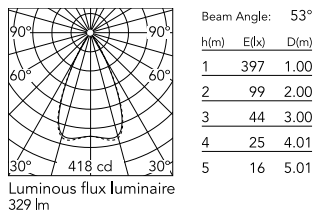

Physical

| | |
|--------------------------|------------|
| Colour | Deep Brown |
| Orientation | Adjustable |
| Longitudinal tilting (°) | 180 |
| Net weight (kg) | 0.94 |
| Package height (mm) | 140 |
| Package width (mm) | 180 |
| Package length (mm) | 135 |
| IP internal | 65 |

This product contains a light source of energy efficiency class F

Non-replaceable light source

Schematic light drawing

Photometric

| | |
|------------------------|-----------|
| Light distribution | Symmetric |
| CCT (K) | 2700 |
| CRI> | 80 |
| Beam angle C0-180 (°) | 54 |
| Beam angle C90-270 (°) | 54 |
| Extreme cut off | No |