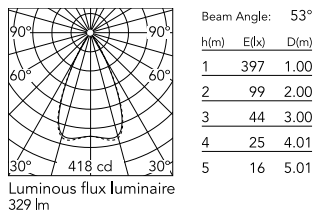

Physical

Colour	Grey
Orientation	Adjustable
Longitudinal tilting (°)	180
Net weight (kg)	0.94
Package height (mm)	140
Package width (mm)	180
Package length (mm)	135
IP internal	65

Download

[Mounting instructions](#) ZIP

Schematic light drawing

Photometric

Light distribution	Symmetric
CCT (K)	2700
CRI>	80
Beam angle C0-180 (°)	54
Beam angle C90-270 (°)	54
Extreme cut off	No

Electrical

Insulation class	III
Frequency (Hz)	50/60
Main voltage (Vac)	24
Power supply	Remote excluded
Dimmable	No
Power supply type	Non Dimmable
Dimming interface	Not Dimmable
Emergency	No