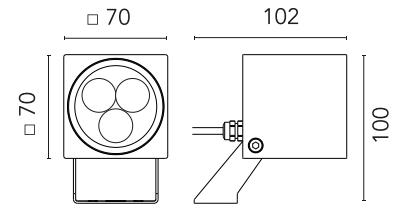

FLOS

FA50905506 Grey

Heavy Metal Spot 2

Designed by FLOS Outdoor, 2011

LED source included. Electric remote 24V dc ON/OFF power supply to be ordered separately. Wall fixing bracket included. The luminaire is equipped with a protruding, neoprene, 250 mm cable and a wiring kit with crimp connectors and adhesive heat-shrink tubing guaranteeing the water tightness of the connection. Extra clear transparent glass.

Are you a professional and your project needs consulting and support?

[BOOK AN APPOINTMENT](#)

Main specifications

EAN	8054793628387
Mounting	Wall
Environments	Outdoor wet location
Light source type	LED
Light sources included	Yes
LED type	Power LED
Number of lamps	1
Power (W)	5
System power (W)	5.9
Source flux (lm)	431
Lumen Output (lm)	329

Physical

Colour	Grey
Orientation	Adjustable
Longitudinal tilting (°)	180
Net weight (kg)	0.94
Package height (mm)	140
Package width (mm)	180
Package length (mm)	135
IP internal	65

Download

[Mounting instructions](#) ZIP