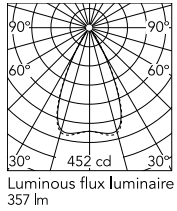

Schematic light drawing

h(m)	E(lx)	D(m)
1	431	1.00
2	108	2.00
3	48	3.00
4	27	4.01
5	17	5.01

Photometric

Light distribution	Symmetric
CCT (K)	3000
CRI>	80
Beam angle C0-180 (°)	54
Beam angle C90-270 (°)	54
Extreme cut off	No

Electrical

Insulation class	III
Frequency (Hz)	50/60
Main voltage (Vac)	24
Power supply	Remote excluded
Dimmable	No
Power supply type	Non Dimmable
Dimming interface	Not Dimmable
Emergency	No

Notes

Dimmable version on request