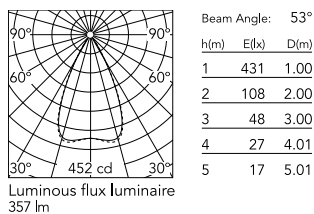

Physical

Colour	Forest Green
Orientation	Adjustable
Longitudinal tilting (°)	180
Net weight (kg)	0.94
Package height (mm)	140
Package width (mm)	180
Package length (mm)	135
IP internal	65

Download

[Mounting instructions](#)  ZIP

Schematic light drawing

Photometric

Lighting type	Direct
Light distribution	Symmetric
CCT (K)	3000
CRI>	80
Beam angle C0-180 (°)	54
Beam angle C90-270 (°)	54
Extreme cut off	No

Electrical

Insulation class	III
Frequency (Hz)	50/60
Main voltage (Vac)	24
Power supply	Remote excluded
Dimmable	No
Power supply type	Non Dimmable
Dimming interface	Not Dimmable
Emergency	No