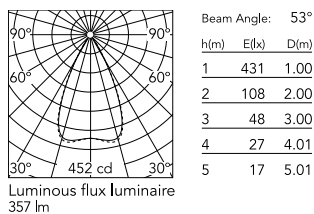

Schematic light drawing

Photometric

Light distribution	Symmetric
CCT (K)	3000
CRI>	80
Beam angle C0-180 (°)	54
Beam angle C90-270 (°)	54
Extreme cut off	No

Electrical

Insulation class	III
Frequency (Hz)	50/60
Main voltage (Vac)	24
Power supply	Remote excluded
Dimmable	No
Power supply type	Non Dimmable
Dimming interface	Not Dimmable
Emergency	No

Notes

Dimmable version on request