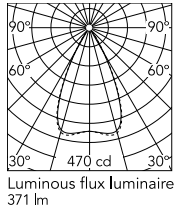

Physical

Colour	Anthracite
Orientation	Adjustable
Longitudinal tilting (°)	180
Net weight (kg)	0.94
Package height (mm)	140
Package width (mm)	180
Package length (mm)	135
IP internal	65

Download

[Mounting instructions](#) ZIP

Schematic light drawing

Photometric

Light distribution	Symmetric
CCT (K)	4000
CRI>	80
Beam angle C0-180 (°)	54
Beam angle C90-270 (°)	54
Extreme cut off	No

Electrical

Insulation class	III
Frequency (Hz)	50/60
Main voltage (Vac)	24
Power supply	Remote excluded
Dimmable	No
Power supply type	Non Dimmable
Dimming interface	Not Dimmable
Emergency	No