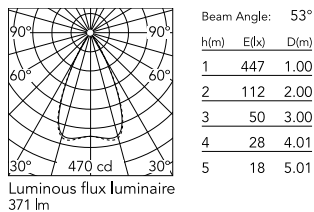

Physical

Colour	Black
Orientation	Adjustable
Longitudinal tilting (°)	180
Net weight (kg)	0.94
Package height (mm)	140
Package width (mm)	180
Package length (mm)	135
IP internal	65

Download

[Mounting instructions](#)  ZIP

Schematic light drawing

Photometric

Light distribution	Symmetric
CCT (K)	4000
CRI>	80
Beam angle C0-180 (°)	54
Beam angle C90-270 (°)	54
Extreme cut off	No

Electrical

Insulation class	III
Frequency (Hz)	50/60
Main voltage (Vac)	24
Power supply	Remote excluded
Dimmable	No
Power supply type	Non Dimmable
Dimming interface	Not Dimmable
Emergency	No