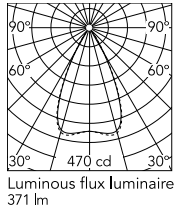

Physical

Colour	Deep Brown
Orientation	Adjustable
Longitudinal tilting (°)	180
Net weight (kg)	0.94
Package height (mm)	140
Package width (mm)	180
Package length (mm)	135
IP internal	65

Download

[Mounting instructions](#) ZIP

Schematic light drawing

Photometric

Light distribution	Symmetric
CCT (K)	4000
CRI>	80
Beam angle C0-180 (°)	54
Beam angle C90-270 (°)	54
Extreme cut off	No

Electrical

Insulation class	III
Frequency (Hz)	50/60
Main voltage (Vac)	24
Power supply	Remote excluded
Dimmable	No
Power supply type	Non Dimmable
Dimming interface	Not Dimmable
Emergency	No