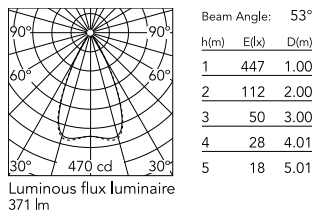

Physical

Colour	Forest Green
Orientation	Adjustable
Longitudinal tilting (°)	180
Net weight (kg)	0.94
Package height (mm)	140
Package width (mm)	180
Package length (mm)	135
IP internal	65

Download

[Mounting instructions](#)  ZIP

Schematic light drawing

Photometric

Light distribution	Symmetric
CCT (K)	4000
CRI>	80
Beam angle C0-180 (°)	54
Beam angle C90-270 (°)	54
Extreme cut off	No

Electrical

Insulation class	III
Frequency (Hz)	50/60
Main voltage (Vac)	24
Power supply	Remote excluded
Dimmable	No
Power supply type	Non Dimmable
Dimming interface	Not Dimmable
Emergency	No