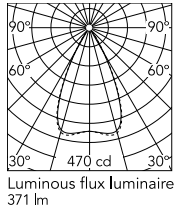

Physical

Colour	White
Orientation	Adjustable
Longitudinal tilting (°)	180
Net weight (kg)	0.94
Package height (mm)	140
Package width (mm)	180
Package length (mm)	135
IP internal	65

Download

[Mounting instructions](#)  ZIP

Schematic light drawing

Photometric

Light distribution	Symmetric
CCT (K)	4000
CRI>	80
Beam angle C0-180 (°)	54
Beam angle C90-270 (°)	54
Extreme cut off	No

Electrical

Insulation class	III
Frequency (Hz)	50/60
Main voltage (Vac)	24
Power supply	Remote excluded
Dimmable	No
Power supply type	Non Dimmable
Dimming interface	Not Dimmable
Emergency	No