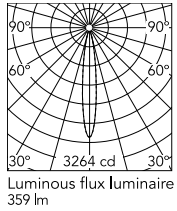

Physical

Colour	Anthracite
Orientation	Adjustable
Longitudinal tilting (°)	180
Net weight (kg)	0.94
Package height (mm)	140
Package width (mm)	180
Package length (mm)	135
IP internal	65

Download

[Mounting instructions](#)  ZIP

Schematic light drawing

Beam Angle: 14°

h(m)	E(lx)	D(m)
1	3264	0.25
2	816	0.51
3	363	0.76
4	204	1.02
5	131	1.27

Photometric

Lighting type	Direct
Light distribution	Symmetric
CCT (K)	2700
CRI>	80
Beam angle C0-180 (°)	14
Beam angle C90-270 (°)	14
Extreme cut off	No