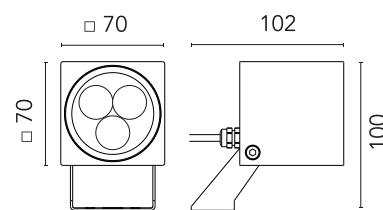

LED source included. Electric remote 24V dc ON/OFF power supply to be ordered separately. Wall fixing bracket included. The luminaire is equipped with a protruding, neoprene, 250 mm cable and a wiring kit with crimp connectors and adhesive heat-shrink tubing guaranteeing the water tightness of the connection. Extra clear transparent glass.