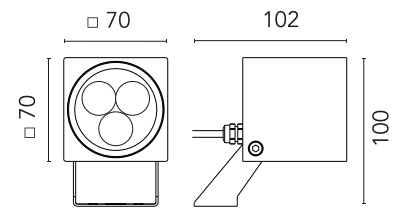

## Heavy Metal Spot 2

Designed by FLOS Outdoor

LED source included. Electric remote 24V dc ON/OFF power supply to be ordered separately. Wall fixing bracket included. The luminaire is equipped with a protruding, neoprene, 250 mm cable and a wiring kit with crimp connectors and adhesive heat-shrink tubing guaranteeing the water tightness of the connection. Extra clear transparent glass.

### Physical

Colour	Anthracite
Orientation	Adjustable
Longitudinal tilting (°)	180
Net weight (kg)	0.94
Package height (mm)	140
Package width (mm)	180
Package length (mm)	135
IP internal	65