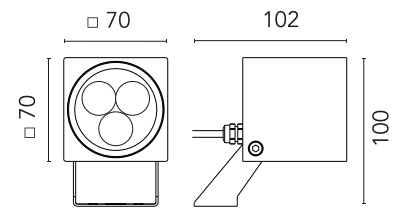

FLOS

FA50904330 Black

Heavy Metal Spot 2

Designed by FLOS Outdoor

LED source included. Electric remote 24V dc ON/OFF power supply to be ordered separately. Wall fixing bracket included. The luminaire is equipped with a protruding, neoprene, 250 mm cable and a wiring kit with crimp connectors and adhesive heat-shrink tubing guaranteeing the water tightness of the connection. Extra clear transparent glass.

Are you a professional and your project needs consulting and support?

[BOOK AN APPOINTMENT](#)

Main specifications

EAN	8054793628066
Mounting	Wall
Environments	Outdoor wet location
LED type	Power LED
Power (W)	5
System power (W)	5.9
Source flux (lm)	466
Lumen Output (lm)	389

Physical

Colour	Black
Orientation	Adjustable
Longitudinal tilting (°)	180
Net weight (kg)	0.94
Package height (mm)	140
Package width (mm)	180
Package length (mm)	135
IP internal	65

Download

[Mounting instructions](#)  ZIP