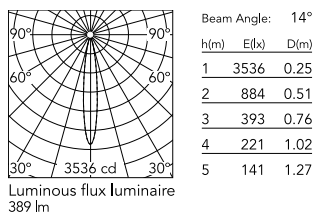

Physical

Colour	Black
Orientation	Adjustable
Longitudinal tilting (°)	180
Net weight (kg)	0.94
Package height (mm)	140
Package width (mm)	180
Package length (mm)	135
IP internal	65

Download

[Mounting instructions](#)  ZIP

Photometric

Light distribution	Symmetric
CCT (K)	3000
CRI>	80
Beam angle C0-180 (°)	14
Beam angle C90-270 (°)	14
Extreme cut off	No

Electrical

Insulation class	III
Main voltage (Vac)	24
Power supply	Remote excluded
Power supply type	Non Dimmable
Emergency	No