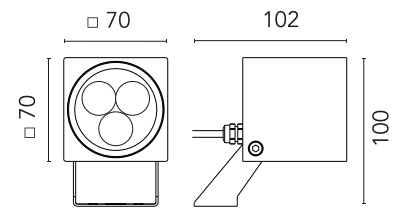

FLOS

FA50904318 Deep Brown

Heavy Metal Spot 2

Designed by FLOS Outdoor

LED source included. Electric remote 24V dc ON/OFF power supply to be ordered separately. Wall fixing bracket included. The luminaire is equipped with a protruding, neoprene, 250 mm cable and a wiring kit with crimp connectors and adhesive heat-shrink tubing guaranteeing the water tightness of the connection. Extra clear transparent glass.

Are you a professional and your project needs consulting and support?

[BOOK AN APPOINTMENT](#)

Main specifications

EAN	8054793628035
Mounting	Ground
Environments	Outdoor wet location
LED type	Power LED
Power (W)	5
System power (W)	5.9
Source flux (lm)	466
Lumen Output (lm)	389

Physical

Colour	Deep Brown
Orientation	Adjustable
Longitudinal tilting (°)	180
Net weight (kg)	0.94
Package height (mm)	140
Package width (mm)	180
Package length (mm)	135
IP internal	65

Download

[Mounting instructions](#)  ZIP

h(m)	E(lx)	D(m)
1	3536	0.25
2	884	0.51
3	393	0.76
4	221	1.02
5	141	1.27

Photometric

Light distribution	Symmetric
CCT (K)	3000
CRI>	80
Beam angle C0-180 (°)	14
Beam angle C90-270 (°)	14
Extreme cut off	No