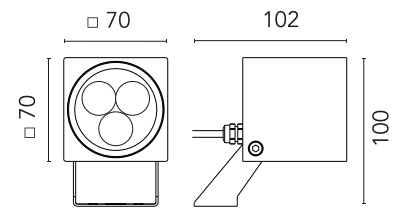

FLOS

FA50904312 Forest Green

Heavy Metal Spot 2

Designed by FLOS Outdoor

LED source included. Electric remote 24V dc ON/OFF power supply to be ordered separately. Wall fixing bracket included. The luminaire is equipped with a protruding, neoprene, 250 mm cable and a wiring kit with crimp connectors and adhesive heat-shrink tubing guaranteeing the water tightness of the connection. Extra clear transparent glass.

Are you a professional and your project needs consulting and support?

[BOOK AN APPOINTMENT](#)

Main specifications

EAN	8054793628004
Mounting	Ground
Environments	Outdoor wet location
LED type	Power LED
Power (W)	5
System power (W)	5.9
Source flux (lm)	466
Lumen Output (lm)	389

Physical

Colour	Forest Green
Orientation	Adjustable
Longitudinal tilting (°)	180
Net weight (kg)	0.94
Package height (mm)	140
Package width (mm)	180
Package length (mm)	135
IP internal	65

Download

[Mounting instructions](#)  ZIP

h(m)	E(lx)	D(m)
1	3536	0.25
2	884	0.51
3	393	0.76
4	221	1.02
5	141	1.27

Photometric

Light distribution	Symmetric
CCT (K)	3000
CRI>	80
Beam angle C0-180 (°)	14
Beam angle C90-270 (°)	14
Extreme cut off	No