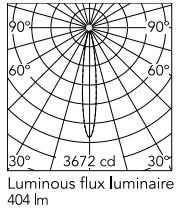

Physical

Colour	Anthracite
Orientation	Adjustable
Longitudinal tilting (°)	180
Net weight (kg)	0.94
Package height (mm)	140
Package width (mm)	180
Package length (mm)	135
IP internal	65

Download

[Mounting instructions](#)  ZIP

Schematic light drawing

h(m)	E(lx)	D(m)
1	3672	0.25
2	918	0.51
3	408	0.76
4	230	1.02
5	147	1.27

Photometric

Light distribution	Symmetric
CCT (K)	4000
CRI>	80
Beam angle C0-180 (°)	14
Beam angle C90-270 (°)	14
Extreme cut off	No