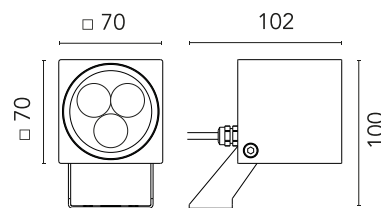

FLOS

FA50904233 Anthracite

Heavy Metal Spot 2

Designed by FLOS Outdoor, 2011

LED source included. Electric remote 24V dc ON/OFF power supply to be ordered separately. Wall fixing bracket included. The luminaire is equipped with a protruding, neoprene, 250 mm cable and a wiring kit with crimp connectors and adhesive heat-shrink tubing guaranteeing the water tightness of the connection. Extra clear transparent glass.

Are you a professional and your project needs consulting and support?

[BOOK AN APPOINTMENT](#)

Main specifications

EAN	8054793627939
Mounting	Ground
Environments	Outdoor wet location
Light source type	LED
Light sources included	Yes
LED type	Power LED
Number of lamps	1
Power (W)	5
System power (W)	5.9
Source flux (lm)	484
Lumen Output (lm)	404

Physical

Colour	Anthracite
Orientation	Adjustable
Longitudinal tilting (°)	180
Net weight (kg)	0.94
Package height (mm)	140
Package width (mm)	180
Package length (mm)	135
IP internal	65

Download

[Mounting instructions](#)  ZIP

Schematic light drawing

h(m)	E(lx)	D(m)
1	3672	0.25
2	918	0.51
3	408	0.76
4	230	1.02
5	147	1.27

Photometric

Light distribution	Symmetric
CCT (K)	4000
CRI>	80
Beam angle C0-180 (°)	14
Beam angle C90-270 (°)	14
Extreme cut off	No