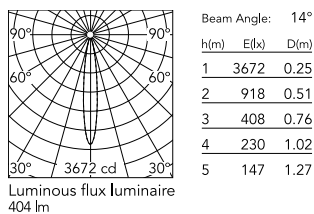

Physical

Colour	Deep Brown
Orientation	Adjustable
Longitudinal tilting (°)	180
Net weight (kg)	0.94
Package height (mm)	140
Package width (mm)	180
Package length (mm)	135
IP internal	65

Download

[Mounting instructions](#)  ZIP

Schematic light drawing

Photometric

Light distribution	Symmetric
CCT (K)	4000
CRI>	80
Beam angle C0-180 (°)	14
Beam angle C90-270 (°)	14
Extreme cut off	No

Electrical

Insulation class	III
Frequency (Hz)	50/60
Main voltage (Vac)	24
Power supply	Remote excluded
Dimmable	No
Power supply type	Non Dimmable
Dimming interface	Not Dimmable
Emergency	No