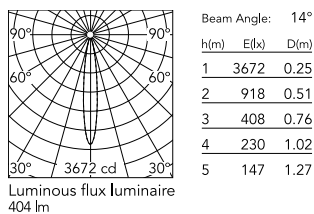

Physical

Colour	Forest Green
Orientation	Adjustable
Longitudinal tilting (°)	180
Net weight (kg)	0.94
Package height (mm)	140
Package width (mm)	180
Package length (mm)	135
IP internal	65

Download

[Mounting instructions](#)  ZIP

Schematic light drawing

Photometric

Light distribution	Symmetric
CCT (K)	4000
CRI>	80
Beam angle C0-180 (°)	14
Beam angle C90-270 (°)	14
Extreme cut off	No

Electrical

Insulation class	III
Frequency (Hz)	50/60
Main voltage (Vac)	24
Power supply	Remote excluded
Dimmable	No
Power supply type	Non Dimmable
Dimming interface	Not Dimmable
Emergency	No