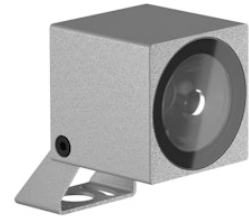

# FLOS

FA50900306 Grey

## Heavy Metal Spot 1

Designed by FLOS Outdoor

LED source included. Electric remote 24V dc ON/OFF power supply to be ordered separately. Wall fixing bracket included. The luminaire is equipped with a protruding, neoprene, 250 mm cable and a wiring kit with crimp connectors and adhesive heat-shrink tubing guaranteeing the water tightness of the connection. Extra clear transparent glass.

### Main specifications

|                   |                      |
|-------------------|----------------------|
| EAN               | 8054793626758        |
| Mounting          | Ground               |
| Environments      | Outdoor wet location |
| LED type          | Power LED            |
| Power (W)         | 2                    |
| System power (W)  | 3.4                  |
| Source flux (lm)  | 215                  |
| Lumen Output (lm) | 149                  |