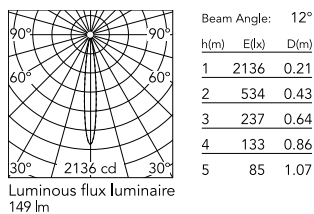

Schematic light drawing

Photometric

Light distribution	Symmetric
CCT (K)	3000
CRI>	80
Beam angle C0-180 (°)	12
Beam angle C90-270 (°)	12
Extreme cut off	No

Electrical

Insulation class	III
Main voltage (Vac)	24
Power supply	Remote excluded
Power supply type	Non Dimmable
Emergency	No

Notes

Please check with your referent person in our Front Office if a code modification is needed to meet the required certification compliance'
Dimmable version on request