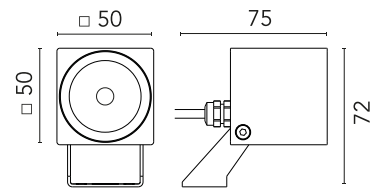

LED source included. Electric remote 24V dc ON/OFF power supply to be ordered separately. Wall fixing bracket included. The luminaire is equipped with a protruding, neoprene, 250 mm cable and a wiring kit with crimp connectors and adhesive heat-shrink tubing guaranteeing the water tightness of the connection. Extra clear transparent glass.

Are you a professional and your project needs consulting and support?

[BOOK AN APPOINTMENT](#)

Main specifications

EAN	8054793626758
Mounting	Ground
Environments	Outdoor wet location
LED type	Power LED
Power (W)	2
System power (W)	3.4
Source flux (lm)	215
Lumen Output (lm)	149

Physical

Colour	Grey
Orientation	Adjustable
Longitudinal tilting (°)	180
Net weight (kg)	0.33
Package height (mm)	80
Package width (mm)	130
Package length (mm)	130
IP internal	65

Download

[Mounting instructions](#) ZIP

Photometric Files

[LDT / IES](#) ZIP

Technical Drawings

[2D](#) ZIP

[3D](#) ZIP