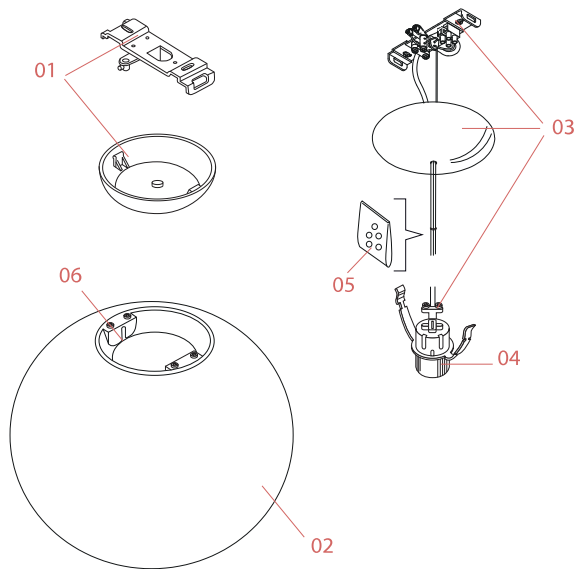

FLOS

F3010061 White

Glo-Ball Suspension 2

Designed by Jasper Morrison, 1998

Halogen - 150W

Suspension lamp providing diffused light. Diffuser consisting of an externally acid-etched, hand blown, flashed opaline glass. Transparent, injection molded polycarbonate diffuser support. 30% fiberglass reinforced injection-molded polyamide rose; pressed and galvanized ceiling fitting. Steel suspension cable.

Physical

Colour	White
Length (mm)	450
Cord colour	Clear
Cord length (mm)	2700
Canopy colour	White
Canopy length/diameter (mm)	146
Canopy height (mm)	36
Net weight (kg)	3.65
Package volume (m3)	0.13
IP internal	20

Dimmable

NOT INCLUDED

RF32289

LED Lamp E27 15W 3000K T38

NOT INCLUDED

RF32288

LED Lamp E27 15W 2700K T38

Spare Parts

- | | | |
|-----|--|-----------|
| 01. | White rose assembly | RA3690209 |
| 02. | Glo-Ball Suspension2 white diffuser | F3015061 |
| 03. | Glo-Ball Suspension 2 electrical wiring assembly | A2512000A |
| 04. | Glo-Ball Suspension 2 Bjb e27 lamp holder | RF04322 |
| 05. | Kit of 5 or rings | RF05382 |
| 06. | Glo-Ball Suspension 2 Ring nut assembly for diffuser | RF09514 |