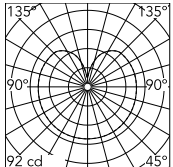

Schematic light drawing

Luminous flux luminaire
1252 lm

Photometric

Lighting type	Total
Light distribution	Roto symmetric
Extreme cut off	No

Electrical

Insulation class	I
Frequency (Hz)	50/60
Main voltage (Vac)	220-250
Dimmable	Yes
Dimming interface	Remote Dimmable (Dimmer Not Included)
Batteries inside	No