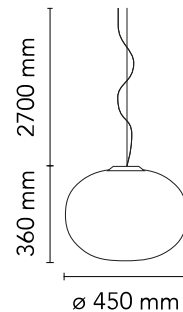

FLOS

F3010061 White

Glo-Ball Suspension 2

Designed by Jasper Morrison, 1998

Halogen - 150W

Suspension lamp providing diffused light. Diffuser consisting of an externally acid-etched, hand blown, flashed opaline glass. Transparent, injection molded polycarbonate diffuser support. 30% fiberglass reinforced injection-molded polyamide rose; pressed and galvanized ceiling fitting. Steel suspension cable.

Physical

Colour	White
Length (mm)	450
Cord colour	Clear
Cord length (mm)	2700
Canopy colour	White
Canopy length/diameter (mm)	146
Canopy height (mm)	36
Net weight (kg)	3.65
Package volume (m3)	0.13
IP internal	20