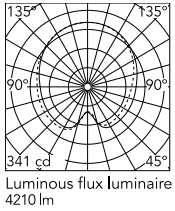

Physical

Colour	White
Length (mm)	450
Cord colour	Black
Cord length (mm)	1900
Net weight (kg)	3.9
Package volume (m3)	0.13
IP internal	20

Download

Mounting instructions [↓ PDF](#)

Photometric Files

LDT / IES [↓ LDT](#)

Technical Drawings

2D [↓ ZIP](#)

3D [↓ ZIP](#)

[Bim](#) [↓ ZIP](#)

Schematic light drawing

Photometric

Lighting type	Total
Light distribution	Roto symmetric
Extreme cut off	No

Electrical