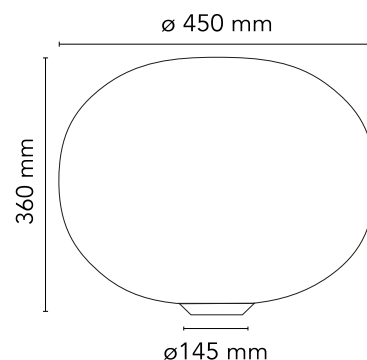

FLOS

F3026000 White

Glo-Ball Basic 2

Designed by Jasper Morrison, 1998

Halogen - 150W

Table/desk lamp providing diffused light. Diffuser consisting of an externally acidetched, hand blown, flashed opaline glass and a die-cast aluminum threaded ring nut with alodine plating finish. 30% fiberglass reinforced injection-molded polyamide base. Gray painted, die-cast aluminum diffuser support. On the cable there is the electronic dimmer which allows the regulation of light brightness.

Are you a professional and your project needs consulting and support?

BOOK AN APPOINTMENT