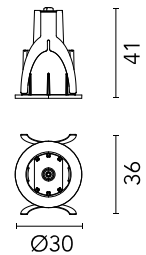

FLOS

08.1053.40 White

Frame Trim for Light Shadow Mini Dots 1L

Designed by FLOS Architectural, 2025

Are you a professional and your project needs consulting and support?

[BOOK AN APPOINTMENT](#)

Main specifications

Mounting	Recessed
Environments	Indoor dry location
Light source type	LED
Light sources included	Yes

Physical

Colour	White
Trim	Yes
Recessed depth (mm)	42
Canopy width (mm)	0
Canopy height (mm)	0
Net weight (kg)	6.0000000000000001E-3
Package height (mm)	0
Package width (mm)	0
Package length (mm)	0