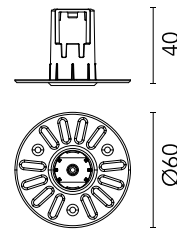

## Frame No Trim for Light Shadow Mini Dots 1L

Designed by FLOS Architectural, 2025

Are you a professional and your project needs consulting and support?

[BOOK AN APPOINTMENT](#)

### Physical

Trim	No
Recessed depth (mm)	42
Canopy width (mm)	0
Canopy height (mm)	0
Net weight (kg)	8.0000000000000002E-3
Package height (mm)	0
Package width (mm)	0
Package length (mm)	0