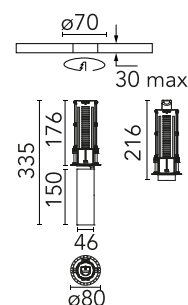

[BOOK AN APPOINTMENT](#)

Main specifications

Mounting	Ceiling recessed
Environments	Indoor dry location
Light source type	LED
Light sources included	Yes
LED type	Power LED
Lamp category	LED
Number of lamps	1
Power (W)	10
Source flux (lm)	960
Lumen Output (lm)	731

Physical

Colour	Polished Silver
Orientation	Adjustable
Rotation (°)	360
Longitudinal tilting (°)	90
Recessed depth (mm)	210
Net weight (kg)	0.59
IP internal	20

Download

Mounting instructions [↓ PDF](#)

Photometric Files

LDT / IES [↓ ZIP](#)

Technical Drawings

2D [↓ ZIP](#)

3D [↓ ZIP](#)

Ecodesign and Energy Labelling

Schematic light drawing

Photometric

Lighting type	Direct
Light distribution	Symmetric
CCT (K)	3000
CRI>	90
Rf fidelity index	91
Rg gamut index	98
LED Life / Failure Ratio	L80B20 >36000h (Tc=85°C)
Beam angle C0-180 (°)	18
Beam angle C90-270 (°)	18
Extreme cut off	No
UGR _L	<10