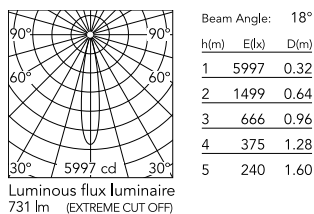

Physical

Colour	Polished Silver
Orientation	Adjustable
Rotation (°)	360
Longitudinal tilting (°)	90
Recessed depth (mm)	210
Net weight (kg)	0.59
IP internal	20

Download

Mounting instructions [↓ PDF](#)

Photometric Files

LDT / IES [↓ ZIP](#)

Technical Drawings

2D [↓ ZIP](#)

3D [↓ ZIP](#)

Ecodesign and Energy Labelling

Schematic light drawing

Photometric

Lighting type	Direct
Light distribution	Symmetric
CCT (K)	3000
CRI>	90
Rf fidelity index	91
Rg gamut index	98
LED Life / Failure Ratio	L80B20 >36000h (Tc=85°C)
Beam angle C0-180 (°)	18
Beam angle C90-270 (°)	18
Extreme cut off	No
UGR _L	<10