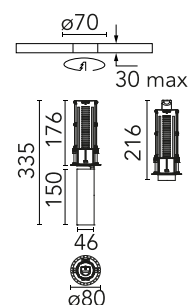

Physical

Colour	White
Orientation	Adjustable
Rotation (°)	360
Longitudinal tilting (°)	90
Recessed depth (mm)	210
Net weight (kg)	0.59
IP internal	20

Download

Mounting instructions [↓ PDF](#)

Photometric Files