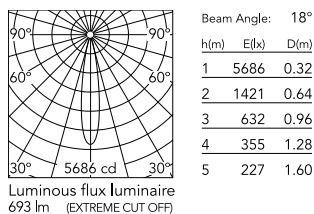

Physical

Colour	White
Orientation	Adjustable
Rotation (°)	360
Longitudinal tilting (°)	90
Recessed depth (mm)	210
Net weight (kg)	0.59
IP internal	20

Download

Mounting instructions [↓ PDF](#)

Photometric Files

Photometric

Lighting type	Direct
Light distribution	Symmetric
CCT (K)	2700
CRI>	90
Rf fidelity index	90
Rg gamut index	99
LED Life / Failure Ratio	L80B20 >36000h (Tc=85°C)
Beam angle C0-180 (°)	18
Beam angle C90-270 (°)	18
UGR _L	<10