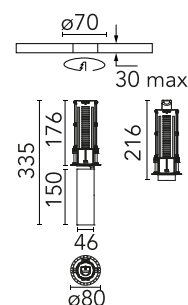

[BOOK AN APPOINTMENT](#)

Main specifications

Mounting	Ceiling recessed
Environments	Indoor dry location
Light source type	LED
Light sources included	Yes
LED type	Power LED
Lamp category	LED
Number of lamps	1
Power (W)	10
Source flux (lm)	915
Lumen Output (lm)	693

Physical

Colour	Polished Silver
Orientation	Adjustable
Rotation (°)	360
Longitudinal tilting (°)	70
Recessed depth (mm)	210
Net weight (kg)	0.59
IP internal	20

Download

Mounting instructions [↓ PDF](#)

Photometric Files