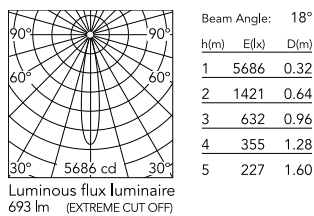

Schematic light drawing

Photometric

Lighting type	Direct
Light distribution	Symmetric
CCT (K)	2700
CRI>	90
Rf fidelity index	90
Rg gamut index	99
LED Life / Failure Ratio	L80B20 >36000h (Tc=85°C)
Beam angle C0-180 (°)	18
Beam angle C90-270 (°)	18
Extreme cut off	No
UGR_L	<10

Electrical

Insulation class	III
Forward voltage (V)	12
LED current (mA)	850
Power supply	Remote excluded
Dimmable	Yes
Power supply type	Non Dimmable, Dimmable Casambi, Mains Cut Dimming, Dimmable 0-10V, Dimmable DALI 2

Notes

Accessories included (honeycomb and screening crosspiece). Remote power supply to be installed in an accessible place. Ceiling thickness between 8 and 30mm.