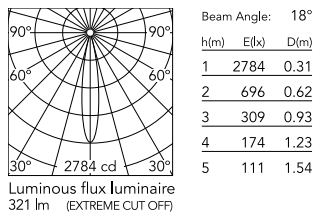

Schematic light drawing

Photometric

Lighting type	Direct
Light distribution	Symmetric
CCT (K)	2700
CRI>	90
Rf fidelity index	91
Rg gamut index	98
LED Life / Failure Ratio	L80B20 >36000h (Tc=85°C)
Beam angle C0-180 (°)	18
Beam angle C90-270 (°)	18
UGR_L	<10

Electrical

Insulation class	III
Frequency (Hz)	0
Forward voltage (V)	12
LED current (mA)	500
Power supply	Remote excluded
Dimmable	Yes
Power supply type	Non Dimmable, Dimmable DALI 2, Dimmable 0-10V, Dimmable Casambi, Mains Cut Dimming

Notes

Accessories included (honeycomb and screening crosspiece). Remote power supply to be installed in an accessible place.