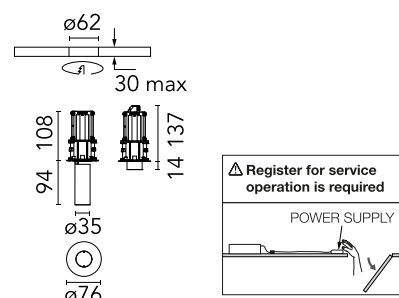

### Physical

Colour	White
Orientation	Adjustable
Rotation (°)	360
Longitudinal tilting (°)	90
Recessed depth (mm)	147
Spot diameter (mm)	35
Net weight (kg)	0.23
IP internal	20